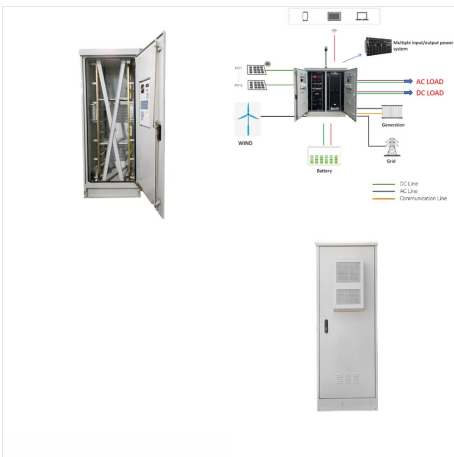

Lithium-ion Battery 5.12KWh. Be the first to review this product. Out of stock. SKU. SM-LFP-5.12K. Inquiry Now. Wish List Compare. Brand: SolarMax. We will send this product within 2 days. Call us now for more info about our products. Click here for Shipping & Delivery policy. Warranty & Replacement terms. Overview. More Information.