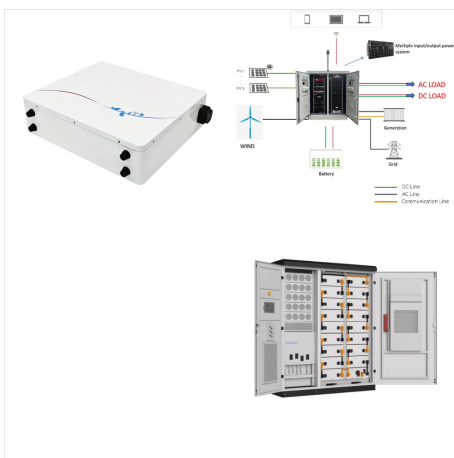

2 Sets Solar Panel Mounting Brackets, Adjustable Solar Panel Tilt Mount Mounting Rack Bracket Support 50W 100W 150W 200W 300W Solar Panels for RV, Roof, Boat, Yacht, Off-Grid Systems Any Flat Surface 4 Pack Adjustable Solar Panel Tilt Mount Bracket Base, Tilt Angle 10?-60? Flat Roof Mount Holder, RV Solar Panel Mounts Clamp, Solar Panel