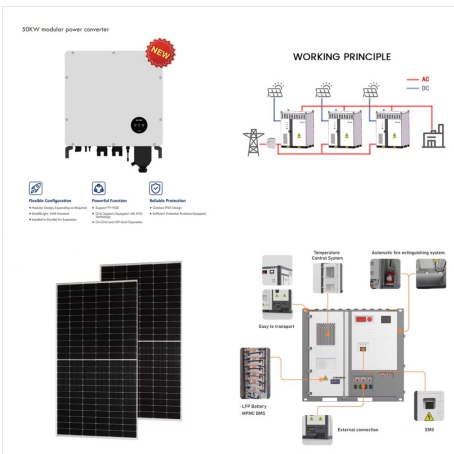

, Coastal Power Systems has been helping our customers with low voltage solutions. Learn More. Medium Voltage. CPS offers a large array of medium voltage products and services for all industry applications. Learn More. Custom Builds. Being able to bring a customer's vision to life is our specialty.