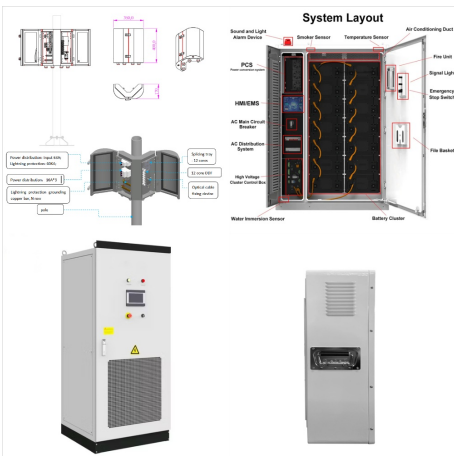

SEI is an international non-profit research institute established in 1989 by the Swedish Parliament. The creation of the Stockholm Environment Institute and its name were derived from the United Nations Conference on the Human Environment held in Stockholm in 1972, which culminated with the Stockholm Declaration.